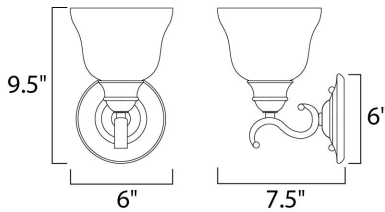

PRODUCT DESCRIPTION

A beautiful transitional collection with long flowing arms. Cool Ice glass perfectly compliments the rich Black finish.

MEASUREMENTS

DIMENSION : 6" W x 9.5" H x 7.5" Ext
 MAX OAH : 6" W x 6" H
 HANGING WEIGHT : 2.05 lb