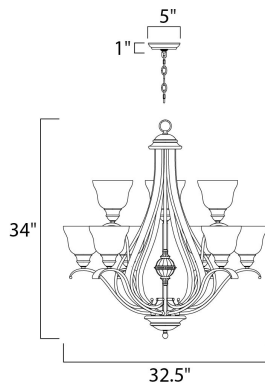

PRODUCT DESCRIPTION

A beautiful transitional collection with long flowing arms. Cool Ice glass perfectly compliments the rich Black finish.

MEASUREMENTS

DIMENSION : 32.5" W x 34" H
 CANOPY : 5" W x 1" H x 5" L
 HANGING WEIGHT : 28.09 lb