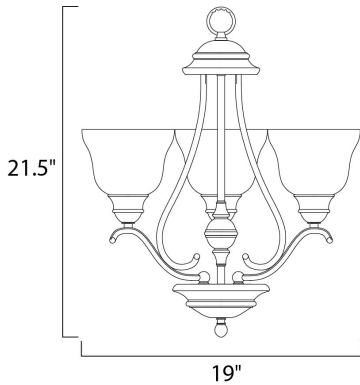

PRODUCT DESCRIPTION

A beautiful transitional collection with long flowing arms. Cool Ice glass perfectly compliments the rich Black finish.

MEASUREMENTS

DIMENSION : 19" L x 19" W x 21.5" H
 HANGING WEIGHT : 10.1 lb

LAMPING

INPUT VOLTAGE : 120V
 BULB : 3 x 60W Incandescent E26 Medium , 180W Total
 BULB INCLUDED : (Not Included)
 DIMMABLE : Yes

FINISHES OPTION

 Black (BK)

GLASS

Ice IC

MATERIAL

Steel, Glass