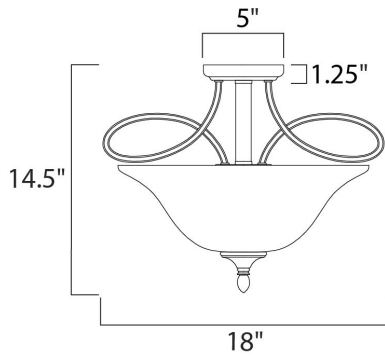

**PRODUCT DESCRIPTION**

A beautiful transitional collection with long flowing arms. Cool Ice glass perfectly compliments the rich Black finish.

**MEASUREMENTS**

DIMENSION : 19" W x 16.5" H  
 CANOPY : 5" W x 1" H x 5" L  
 HANGING WEIGHT : 7.65 lb

**LAMPING**

INPUT VOLTAGE : 120V  
 BULB : 3 x 60W Incandescent E26 Medium , 180W Total  
 BULB INCLUDED : (Not Included)  
 DIMMABLE : Yes

**FINISHES OPTION**

 Black (BK)

**GLASS**

Ice IC

**MATERIAL**

Steel, Glass