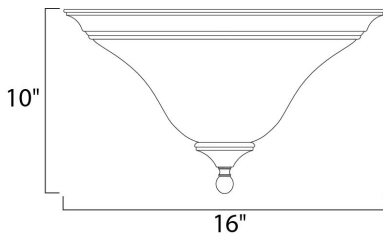

PRODUCT DESCRIPTION

A beautiful transitional collection with long flowing arms. Cool Ice glass perfectly compliments the rich Black finish.

MEASUREMENTS

DIMENSION : 16" L x 16" W x 10" H
 HANGING WEIGHT : 5.07 lb