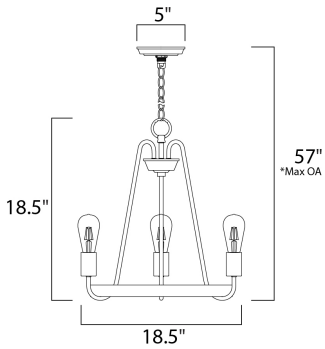

*max overall height

MEASUREMENTS

- DIMENSION : 18.5" L x 18.5" W x 18.5" H
- MAX OAH : 57" OAH
- CANOPY : 5" W x 0.75" H
- HANGING WEIGHT : 5.6 lb
- WIRE LENGTH : 120"

LAMPING

- INPUT VOLTAGE : 120V
- BULB : 3 x 60W Incandescent E26 Medium , 180W Total
- BULB INCLUDED : (Not Included)
- DIMMABLE : Yes