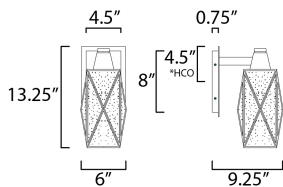

PRODUCT DESCRIPTION

A tower constructed of triangles, Norfolk's tall scale revitalizes the disappearing art of Bound Glass. Clear Seedy glass makes reduces the need for maintenance, while the two tone Black and Burnished Brass creates a striking design element wherever the lighting is used. The wall mounts are made of brass and aluminum which makes them suitable for outdoors as well as indoors.

MEASUREMENTS

- DIMENSION : 6" L x 6" W x 13.25" H x 9.25" Ext
- BACK PLATE : 4.5" W x 8" H x 4.5" HCO
- HANGING WEIGHT : 3.75 lb

LAMPING

- INPUT VOLTAGE : 120V
- BULB : 1 x 60W Incandescent E26 Medium , 60W Total
- BULB INCLUDED : (Not Included)
- DIMMABLE : Yes
- LIGHTING_DIRECTION : Down

FINISHES OPTION

- Black / Burnished Brass (BKBUB)

GLASS

Seedy CD

MATERIAL

Brass, Aluminum, Glass

RATINGS

cETLus
Wet Location

ADDITIONAL

INSTALL UP/DOWN: Down
OPERATING TEMPERATURE:
-20°C (-4°F), 40°C (104°F)

Always consult a qualified electrician before installing any lighting product.