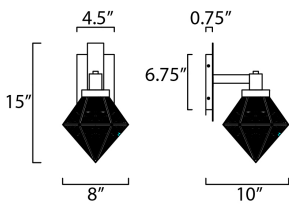

PRODUCT DESCRIPTION

A diamond constructed of brass and aluminum, Adorn reimagines classic Bound Glass fixture by opting for a Black and Burnished Brass finish and distinct Ripple glass panels. The wall mounts are made of brass and aluminum which makes them suitable for outdoors as well as indoors.