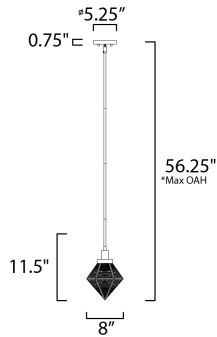

*max overall height

MEASUREMENTS

- DIMENSION : 8" L x 8" W x 11.5" H
- MAX OAH : 56.25" OAH
- CANOPY : 5.125" W x 0.75" H x 5.125" L
- HANGING WEIGHT : 3.53 lb

LAMPING

- INPUT VOLTAGE : 120V
- BULB : 1 x 60W Incandescent E26 Medium , 60W Total
- BULB INCLUDED : (Not Included)
- DIMMABLE : Yes