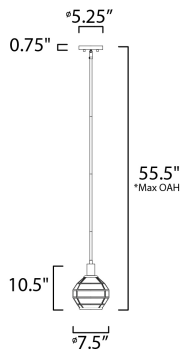

**PRODUCT DESCRIPTION**

A return of Bound Glass lighting, Heirloom features a classic globe shape with rectilinear clear glass panels finished in two-tone Black and Burnished Brass. The wall mounts are made of brass and aluminum which makes them suitable for outdoors as well as indoors.

\*max overall height

**MEASUREMENTS**

- DIMENSION : 7.5" L x 7.5" W x 10.5" H
- MAX OAH : 55.5" OAH
- CANOPY : 5.125" W x 0.75" H x 5.125" L
- HANGING WEIGHT : 3.75 lb

**LAMPING**

- INPUT VOLTAGE : 120V
- BULB : 1 x 60W Incandescent E26 Medium , 60W Total
- BULB INCLUDED : (Not Included)
- DIMMABLE : Yes