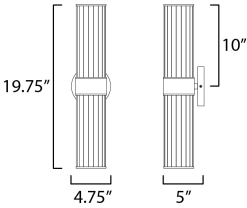

PRODUCT DESCRIPTION

Simple, yet stylish, this minimal chandelier comes in your choice of Satin Brass or Matte Black bringing contemporary appeal. Clear Ribbed glass shades are fitted with rings in a coordinating color to complete the look.