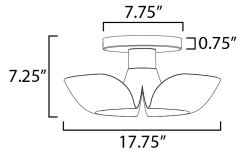

MEASUREMENTS

DIMENSION : 17.75" L x 17.75" W x 7.25" H
 CANOPY : 7.75" W x 0.75" H x 7.75" L
 HANGING WEIGHT : 4.18 lb

LAMPING

INPUT VOLTAGE : 120V
 LUMENS : 320 Rated (260 Del.)
 BULB : 1 x 4W LED E26 Medium , 4W Total
 BULB INCLUDED : (Included)
 DIMMABLE : Y
 CRI : 90 CRI
 COLOR_TEMP : 3000K