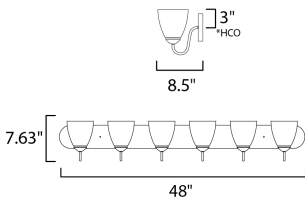

LAMPING

INPUT VOLTAGE : 120V
BULB : 6 x 60W Incandescent E26 Medium , 360W Total
BULB INCLUDED : (Not Included)
DIMMABLE : Y
LIGHTING_DIRECTION : Up/Down