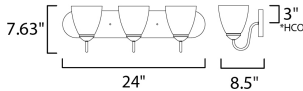

LAMPING

INPUT VOLTAGE : 120V
BULB : 3 x 60W Incandescent E26 Medium , 180W Total
BULB INCLUDED : (Not Included)
DIMMABLE : Y
LIGHTING_DIRECTION : Up/Down