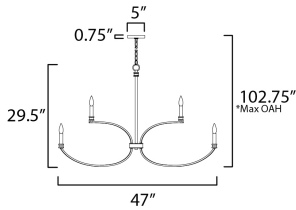

MEASUREMENTS

DIMENSION : 48" W x 24" H
 MAX OAH :
 CANOPY : 5" W x 0.75" H x 5" L
 HANGING WEIGHT : 9.26 lb

LAMPING

INPUT VOLTAGE : 120V
 BULB : 8 x 60W Incandescent E12 Candelabra , 480W Total
 BULB INCLUDED : (Not Included)

*max overall height

FINISHES OPTION

 Black / Antique Brass (BKAB)
 Weathered White/Gold Leaf (WWTGL)

MATERIAL

Steel

RATINGS

cULus
 Dry Location

ADDITIONAL