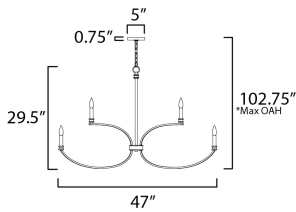

**MEASUREMENTS**

DIMENSION : 48" W x 24" H  
 MAX OAH :  
 CANOPY : 5" W x 0.75" H x 5" L  
 HANGING WEIGHT : 9.26 lb

**LAMPING**

INPUT VOLTAGE : 120V  
 BULB : 8 x 60W Incandescent E12 Candelabra , 480W Total  
 BULB INCLUDED : (Not Included)

\*max overall height

**FINISHES OPTION**

 Black / Antique Brass (BKAB)  
 Weathered White/Gold Leaf (WWTGL)

**MATERIAL**

Steel

**RATINGS**

cULus  
 Dry Location

**ADDITIONAL**