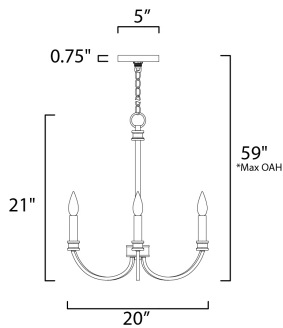

FINISHES OPTION

-  Black / Antique Brass (BKAB)
-  Weathered White/Gold Leaf (WWTGL)

MATERIAL

Steel

RATINGS

cETLus
Dry Location

ADDITIONAL

OPERATING TEMPERATURE:
-20°C (-4°F), 40°C (104°F)

MEASUREMENTS

- DIMENSION : 20" W x 21" H
- MAX OAH : 59" OAH
- CANOPY : 5" W x 0.75" H
- HANGING WEIGHT : 3.15 lb

LAMPING

- INPUT VOLTAGE : 120V
- BULB : 3 x 60W Incandescent E12 Candelabra , 60W Total
- BULB INCLUDED : (Not Included)
- DIMMABLE : Y