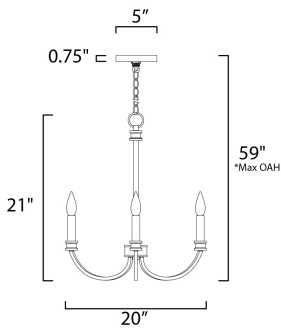

FINISHES OPTION

-  Black / Antique Brass (BKAB)
-  Weathered White/Gold Leaf (WWTGL)

MATERIAL

Steel

RATINGS

cULus
Dry Location

ADDITIONAL

RATED LIFE 2500 Hours
OPERATING TEMPERATURE:
-20°C (-4°F), 40°C (104°F)

MEASUREMENTS

- DIMENSION : 20" W x 21" H
- MAX OAH : 59" OAH
- CANOPY : 5" W x 0.75" H x 5" L
- HANGING WEIGHT : 3.15 lb

LAMPING

- INPUT VOLTAGE : 120V
- BULB : 3 x 60W Incandescent E12 Candelabra , 180W Total
- BULB INCLUDED : (Not Included)
- DIMMABLE : Yes