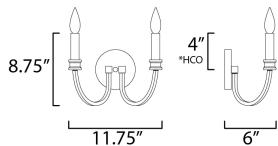

PRODUCT DESCRIPTION

A lovely candelabra style collection with rich accents. This seemingly simple chandelier highlights classically curving accents in a stately combination of Black with Antique Brass accents or chic Weathered White with Gold Leaf accents. Taking a streamlined approach to the archetypal chandelier form, this series updates uses squared tubing to subtly modernize an approachable design with exposed candelabra lighting.