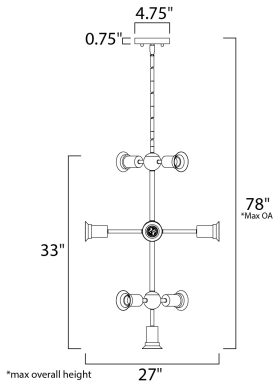

MEASUREMENTS

- DIMENSION : 27" W x 33" H
- MAX OAH : 78" OAH
- CANOPY : 4.75" W x 0.75" H
- HANGING WEIGHT : 2.95 lb

LAMPING

- INPUT VOLTAGE : 120V
- BULB : 9 x 60W Incandescent E26 Medium G40 , 540W Total
- BULB INCLUDED : (Not Included)
- DIMMABLE : Yes