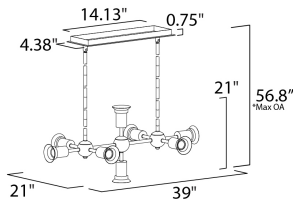

**MEASUREMENTS**

- DIMENSION : 39" L x 21" W x 21" H
- MAX OAH : 56.8" OAH
- CANOPY : 4.38" W x 0.75" H x 14.13" L
- HANGING WEIGHT : 2.6 lb

**LAMPING**

- INPUT VOLTAGE : 120V
- BULB : 8 x 60W Incandescent E26 Medium G40 , 480W Total
- BULB INCLUDED : (Not Included)
- DIMMABLE : Yes