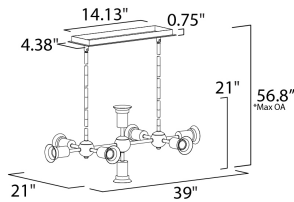

MEASUREMENTS

- DIMENSION : 39" L x 21" W x 21" H
- MAX OAH : 56.8" OAH
- CANOPY : 4.38" W x 0.75" H x 14.13" L
- HANGING WEIGHT : 2.6 lb

LAMPING

- INPUT VOLTAGE : 120V
- BULB : 8 x 60W Incandescent E26 Medium G40 , 480W Total
- BULB INCLUDED : (Not Included)
- DIMMABLE : Yes