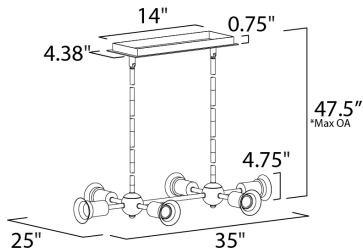

**MEASUREMENTS**

- DIMENSION : 35" L x 25" W x 4.75" H
- MAX OAH : 47.5" OAH
- CANOPY : 4.38" W x 0.75" H x 14.13" L
- HANGING WEIGHT : 6.11 lb

**LAMPING**

- INPUT VOLTAGE : 120V
- BULB : 6 x 60W Incandescent E26 Medium G40 , 360W Total
- BULB INCLUDED : (Not Included)
- DIMMABLE : Yes

\*max overall height

**FINISHES OPTION**

-  Polished Chrome (PC)
-  Satin Brass (SBR)

**MATERIAL**

Steel

**RATINGS**

cULus  
Dry Location

**ADDITIONAL**