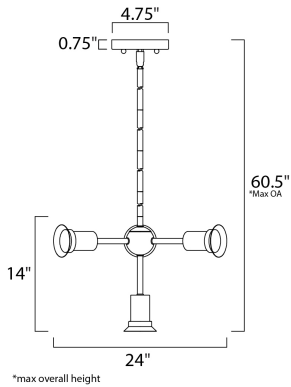

MEASUREMENTS

- DIMENSION : 24" W x 14" H
- MAX OAH : 60.5" OAH
- CANOPY : 4.75" W x 0.75" H x 4.75" L
- HANGING WEIGHT : 2.73 lb

LAMPING

- INPUT VOLTAGE : 120V
- BULB : 4 x 60W Incandescent E26 Medium G40 , 240W Total
- BULB INCLUDED : (Not Included)
- DIMMABLE : Yes