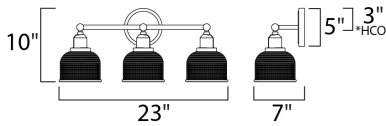

*height from center of outlet to the top of the fixture

MEASUREMENTS

DIMENSION : 23" W x 10" H x 7" Ext
 BACK PLATE : 5" W x 5" H x 3" HCO
 HANGING WEIGHT : 7.04 lb

LAMPING

INPUT VOLTAGE : 120V
 BULB : 3 x 60W Incandescent E26 Medium , 180W Total
 BULB INCLUDED : (Not Included)
 DIMMABLE : Yes