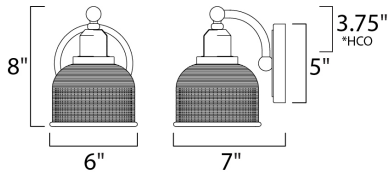

PRODUCT DESCRIPTION

Crisp and clean define this new collection with Polished Chrome frames and Clear, prismatic shades. The geometric pattern of the glass diffuses the glare while providing ample light.

MEASUREMENTS

DIMENSION : 6" W x 8" H x 7" Ext
MAX OAH : 5" W x 5" H
HANGING WEIGHT : 2.86 lb

LAMPING

INPUT VOLTAGE : 120V
BULB : 1 x 60W Incandescent E26 Medium , 60W Total
BULB INCLUDED : (Not Included)
DIMMABLE : Yes

FINISHES OPTION

Polished Chrome (PC)

GLASS

Clear CL

MATERIAL

Steel, Glass

RATINGS

cETLus
Damp Location

ADDITIONAL

INSTALL UP/DOWN: Up/Down
OPERATING TEMPERATURE:
-20°C (-4°F), 40°C (104°F)

Always consult a qualified electrician before installing any lighting product.