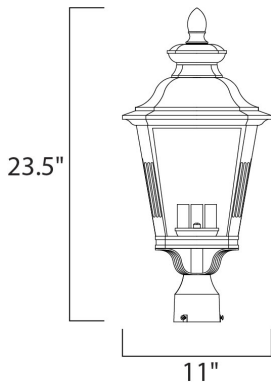

**PRODUCT DESCRIPTION**

Knoxville is an updated take on the traditional lantern style. Finished in Bronze and with the option of Clear or Frosted glass, our Incandescent version is sure to wow.

**MEASUREMENTS**

DIMENSION : 11" L x 11" W x 23.5" H

HANGING WEIGHT : 6.6 lb

**LAMPING**

INPUT VOLTAGE : 120V

BULB : 3 x 40W Incandescent E12 Candelabra , 120W Total

BULB INCLUDED : (Not Included)

DIMMABLE : Yes

**FINISHES OPTION**