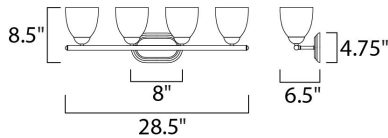

**PRODUCT DESCRIPTION**

This transitional design works in any style home. Intersecting, rectangular tubing finished in your choice of Satin Nickel or Oil Rubbed Bronze gently curves to support simple line Frost glass shades.

**MEASUREMENTS**

DIMENSION : 28.5" W x 8.5" H x 6.5" Ext  
 BACK PLATE : 8" W x 4.75" H x 6.5" HCO  
 HANGING WEIGHT : 6.4 lb

**LAMPING**

INPUT VOLTAGE : 120V  
 BULB : 4 x 60W Incandescent E26 Medium , 240W Total  
 BULB INCLUDED : (Not Included)  
 DIMMABLE : Yes