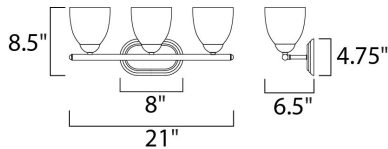

**PRODUCT DESCRIPTION**

This transitional design works in any style home. Intersecting, rectangular tubing finished in your choice of Satin Nickel or Oil Rubbed Bronze gently curves to support simple line Frost glass shades.

**MEASUREMENTS**

DIMENSION : 21" W x 8.5" H x 6.5" Ext  
 BACK PLATE : 8" W x 4.75" H x 6.5" HCO  
 HANGING WEIGHT : 3.75 lb

**LAMPING**

INPUT VOLTAGE : 120V  
 BULB : 3 x 60W Incandescent E26 Medium , 180W Total  
 BULB INCLUDED : (Not Included)  
 DIMMABLE : Yes