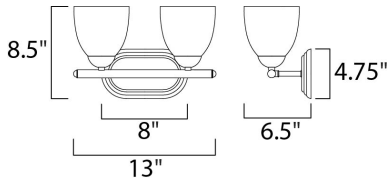

**PRODUCT DESCRIPTION**

This transitional design works in any style home. Intersecting, rectangular tubing finished in your choice of Satin Nickel or Oil Rubbed Bronze gently curves to support simple line Frost glass shades.

**MEASUREMENTS**

DIMENSION : 13" W x 8.5" H x 6.5" Ext  
 BACK PLATE : 8" W x 4.75" H x 6.5" HCO  
 HANGING WEIGHT : 2.87 lb

**LAMPING**

INPUT VOLTAGE : 120V  
 BULB : 2 x 60W Incandescent E26 Medium , 120W Total  
 BULB INCLUDED : (Not Included)  
 DIMMABLE : Yes