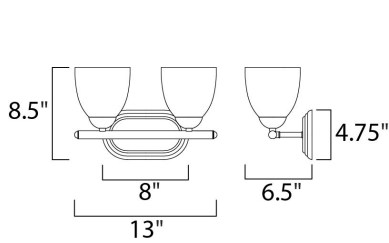

**PRODUCT DESCRIPTION**

This transitional design works in any style home. Intersecting, rectangular tubing finished in your choice of Satin Nickel or Oil Rubbed Bronze gently curves to support simple line Frost glass shades.

**MEASUREMENTS**

DIMENSION : 13" W x 8.5" H x 6.5" Ext  
 BACK PLATE : 8" W x 4.75" H x 6.5" HCO  
 HANGING WEIGHT : 2.87 lb

**LAMPING**

INPUT VOLTAGE : 120V  
 BULB : 2 x 60W Incandescent E26 Medium , 120W Total  
 BULB INCLUDED : (Not Included)  
 DIMMABLE : Yes