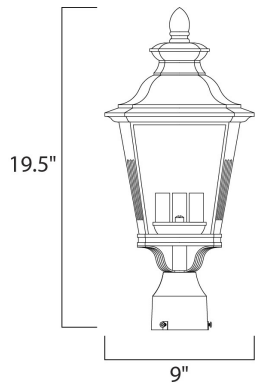

PRODUCT DESCRIPTION

Knoxville is an updated take on the traditional lantern style. Finished in Bronze and with the option of Clear or Frosted glass, our Incandescent version is sure to wow.