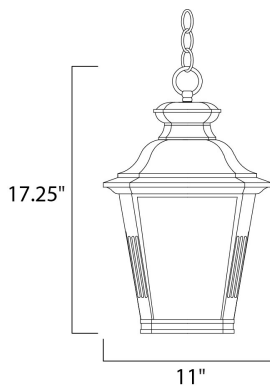

**PRODUCT DESCRIPTION**

Knoxville is an updated take on the traditional lantern style. Finished in Bronze and with the option of Clear or Frosted glass, our Incandescent version is sure to wow.

**MEASUREMENTS**

DIMENSION : 11" L x 11" W x 17.25" H

HANGING WEIGHT : 6.42 lb

**LAMPING**

INPUT VOLTAGE : 120V

BULB : 1 x 60W Incandescent E26 Medium , 60W Total

BULB INCLUDED : (Not Included)

DIMMABLE : Yes

**FINISHES OPTION**