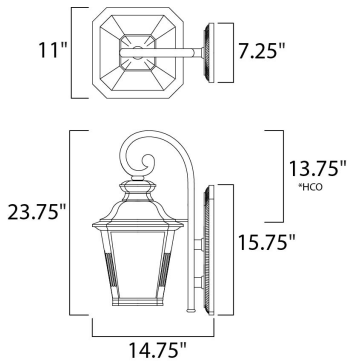

PRODUCT DESCRIPTION

Knoxville is an updated take on the traditional lantern style. Finished in Bronze and with the option of Clear or Frosted glass, our Incandescent version is sure to wow.

MEASUREMENTS

DIMENSION : 11" W x 23.75" H x 14.75" Ext
BACK PLATE : 7.25" W x 15.75" H x 13.75" HCO
HANGING WEIGHT : 9.39 lb

LAMPING

INPUT VOLTAGE : 120V
BULB : 1 x 60W Incandescent E26 Medium , 60W Total
BULB INCLUDED : (Not Included)
DIMMABLE : Yes

FINISHES OPTION

Bronze (BZ)

GLASS

Frosted Seedy FS

MATERIAL

Die Cast Aluminum, Glass

RATINGS

cETLus
Wet Location

ADDITIONAL

OPERATING TEMPERATURE:
-20°C (-4°F), 40°C (104°F)

Always consult a qualified electrician before installing any lighting product.