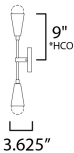

PRODUCT DESCRIPTION

A classic mid-century look, the Lovell collection features two sizes of sputnik chandeliers and streamlined sconces perfect for bath vanity applications. Available in a Black/Satin Brass finish combination. Light bulbs nest inside the metal cones to become an element of the design.

MEASUREMENTS

DIMENSION : 5" W x 18" H x 4" Ext
MAX OAH : 4.75" W x 0.75" H
HANGING WEIGHT : 1.57 lb

LAMPING

INPUT VOLTAGE : 120V
BULB : 2 x 60W Incandescent E26 Medium , 120W Total
BULB INCLUDED : (Not Included)
DIMMABLE : Y
LIGHTING_DIRECTION : Omni

FINISHES OPTION

Black / Satin Brass (BKSBR)

MATERIAL

Steel