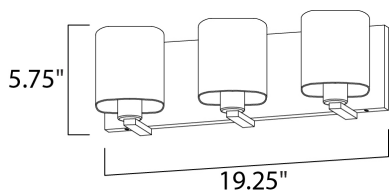

**PRODUCT DESCRIPTION**

Satin White bands of cased glass wrap around each lamp creating a soft ribbon of light. Back plates finished in Polished Chrome or Satin Nickel complement the majority of bath fittings.

**MEASUREMENTS**

DIMENSION : 19.25" W x 5.75" H x 5.5" Ext  
 BACK PLATE : 19.25" W x 5.5" H x 2.75" HCO  
 HANGING WEIGHT : 4.99 lb

**LAMPING**

INPUT VOLTAGE : 120V  
 BULB : 3 x 60W Incandescent E26 Medium , 180W Total  
 BULB INCLUDED : (Not Included)  
 DIMMABLE : Yes