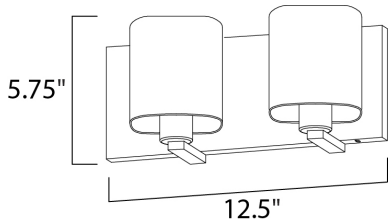

**PRODUCT DESCRIPTION**

Satin White bands of cased glass wrap around each lamp creating a soft ribbon of light. Back plates finished in Polished Chrome or Satin Nickel complement the majority of bath fittings.

**MEASUREMENTS**

- DIMENSION : 12.5" W x 5.75" H x 5.5" Ext
- BACK PLATE : 12.5" W x 5.5" H x 2.75" HCO
- HANGING WEIGHT : 3.12 lb

**LAMPING**

- INPUT VOLTAGE : 120V
- BULB : 2 x 60W Incandescent E26 Medium , 120W Total
- BULB INCLUDED : (Not Included)
- DIMMABLE : Yes