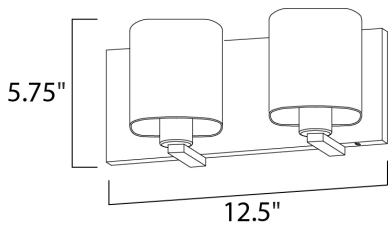

**PRODUCT DESCRIPTION**

Satin White bands of cased glass wrap around each lamp creating a soft ribbon of light. Back plates finished in Polished Chrome or Satin Nickel complement the majority of bath fittings.

**MEASUREMENTS**

DIMENSION : 12.5" W x 5.75" H x 5.5" Ext  
 BACK PLATE : 12.5" W x 5.5" H x 2.75" HCO  
 HANGING WEIGHT : 3.12 lb

**LAMPING**

INPUT VOLTAGE : 120V  
 BULB : 2 x 60W Incandescent E26 Medium , 120W Total  
 BULB INCLUDED : (Not Included)  
 DIMMABLE : Yes