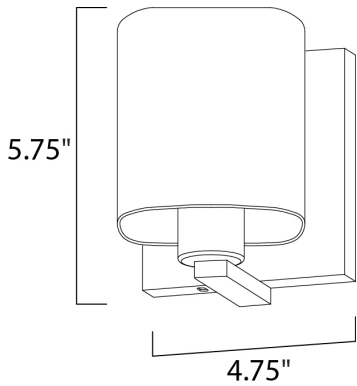

PRODUCT DESCRIPTION

Satin White bands of cased glass wrap around each lamp creating a soft ribbon of light. Back plates finished in Polished Chrome or Satin Nickel complement the majority of bath fittings.

MEASUREMENTS

DIMENSION : 4.75" W x 5.75" H x 5.5" Ext
 BACK PLATE : 4.75" W x 5.5" H x 2.75" HCO
 HANGING WEIGHT : 1.5 lb

LAMPING

INPUT VOLTAGE : 120V
 BULB : 1 x 60W Incandescent E26 Medium , 60W Total
 BULB INCLUDED : (Not Included)
 DIMMABLE : Yes