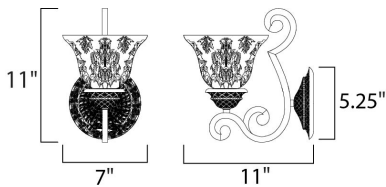

**PRODUCT DESCRIPTION**

In either Screen Amber or Soft Vanilla Glass, the sharp angles of the Oil Rubbed Bronze body modernizes and inspires.

**MEASUREMENTS**

DIMENSION : 7" W x 11" H x 11" Ext
 MAX OAH : 5.13" W x 5.13" H
 HANGING WEIGHT : 3.15 lb