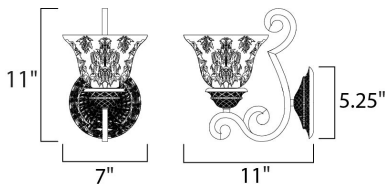

PRODUCT DESCRIPTION

In either Screen Amber or Soft Vanilla Glass, the sharp angles of the Oil Rubbed Bronze body modernizes and inspires.

MEASUREMENTS

DIMENSION : 7" W x 11" H x 11" Ext
 MAX OAH : 5.13" W x 5.13" H
 HANGING WEIGHT : 3.15 lb