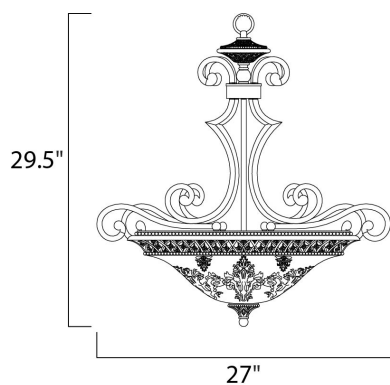

**PRODUCT DESCRIPTION**

In either Screen Amber or Soft Vanilla Glass, the sharp angles of the Oil Rubbed Bronze body modernizes and inspires.

**MEASUREMENTS**

DIMENSION : 27" W x 29.5" H
HANGING WEIGHT : 19.93 lb