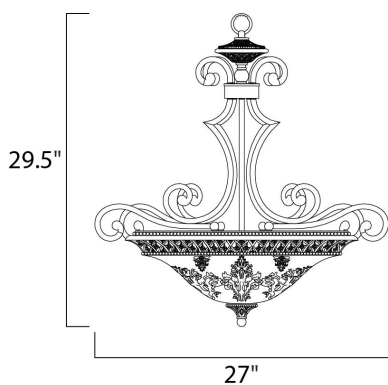

**PRODUCT DESCRIPTION**

In either Screen Amber or Soft Vanilla Glass, the sharp angles of the Oil Rubbed Bronze body modernizes and inspires.

**MEASUREMENTS**

DIMENSION : 27" W x 29.5" H  
 HANGING WEIGHT : 19.93 lb