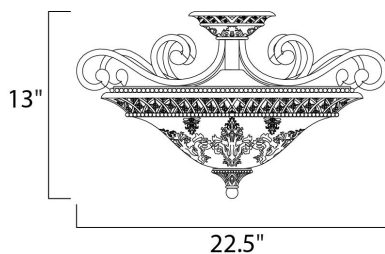

PRODUCT DESCRIPTION

In either Screen Amber or Soft Vanilla Glass, the sharp angles of the Oil Rubbed Bronze body modernizes and inspires.

MEASUREMENTS

DIMENSION : 22.5" W x 13" H
HANGING WEIGHT : 12.7 lb