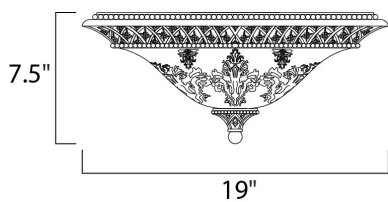

**PRODUCT DESCRIPTION**

In either Screen Amber or Soft Vanilla Glass, the sharp angles of the Oil Rubbed Bronze body modernizes and inspires.

**MEASUREMENTS**

DIMENSION : 19" W x 7.5" H
HANGING WEIGHT : 9.48 lb