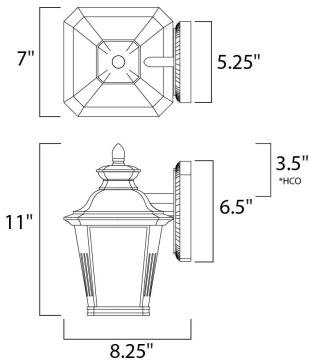

PRODUCT DESCRIPTION

Knoxville is an updated take on the traditional lantern style. Finished in Bronze and with the option of Clear or Frosted glass, our Incandescent version is sure to wow.

MEASUREMENTS

DIMENSION : 7" W x 11" H x 8.25" Ext
BACK PLATE : 5.25" W x 6.5" H x 3.5" HCO
HANGING WEIGHT : 3.1 lb

LAMPING

INPUT VOLTAGE : 120V
BULB : 1 x 60W Incandescent E26 Medium , 60W Total
BULB INCLUDED : (Not Included)
DIMMABLE : Yes

FINISHES OPTION

Bronze (BZ)

GLASS

Frosted Seedy FS

MATERIAL

Die Cast Aluminum, Glass

RATINGS

cETLus
Wet Location

ADDITIONAL

OPERATING TEMPERATURE:
-20°C (-4°F), 40°C (104°F)

Always consult a qualified electrician before installing any lighting product.