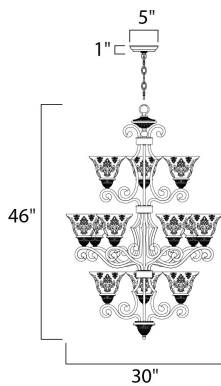

**PRODUCT DESCRIPTION**

In either Screen Amber or Soft Vanilla Glass, the sharp angles of the Oil Rubbed Bronze body modernizes and inspires.

**MEASUREMENTS**

DIMENSION : 30" W x 46" H

HANGING WEIGHT : 35.22 lb