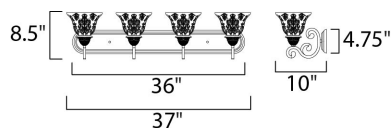

PRODUCT DESCRIPTION

In either Screen Amber or Soft Vanilla Glass, the sharp angles of the Oil Rubbed Bronze body modernizes and inspires.

MEASUREMENTS

DIMENSION : 37" W x 8.5" H x 10" Ext
 BACK PLATE : 36" W x 4.63" H
 HANGING WEIGHT : 11.22 lb