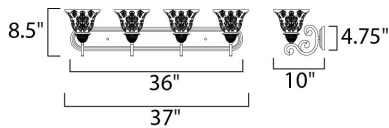

PRODUCT DESCRIPTION

In either Screen Amber or Soft Vanilla Glass, the sharp angles of the Oil Rubbed Bronze body modernizes and inspires.

MEASUREMENTS

DIMENSION : 37" W x 8.5" H x 10" Ext
 BACK PLATE : 36" W x 4.63" H
 HANGING WEIGHT : 11.22 lb