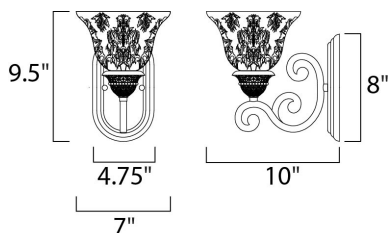

**PRODUCT DESCRIPTION**

In either Screen Amber or Soft Vanilla Glass, the sharp angles of the Oil Rubbed Bronze body modernizes and inspires.

**MEASUREMENTS**

DIMENSION : 7" W x 9.5" H x 10" Ext
 MAX OAH : 4.61" W x 7.99" H
 HANGING WEIGHT : 2.73 lb

LAMPING

INPUT VOLTAGE : 120V
 BULB : 1 x 100W Incandescent E26 Medium , 100W Total
 BULB INCLUDED : (Not Included)
 DIMMABLE : Yes
 LIGHTING_DIRECTION : Both

FINISHES OPTION

 Oil Rubbed Bronze

GLASS

Soft Vanilla SV